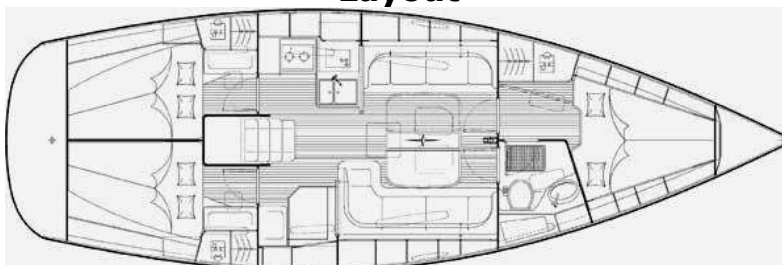

Layout

Dimensions

- LOA: 11.72m
- Beam: 3.90m
- Displacement: 7200kg
- Ballast: 2100kg
- LWL: 8.26m
- Draft: 1.95m

Engine

- Volvo D2-40 (40hp) sail drive unit
- Engine hours 50 as of May 2009

Tanks

- 150 litres of diesel capacity
- 360 litres of water capacity