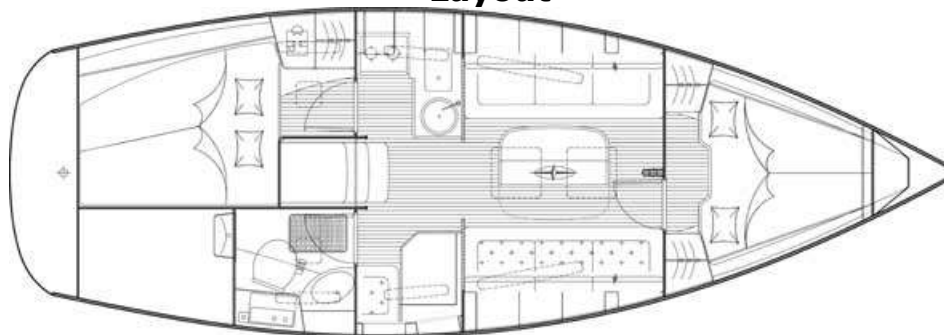

Dimensions

- LOA: 9.76m LWL:8.32m
- Beam: 3.38m Draft:1.87m
- Displacement: 4700kg
- Ballast: 1100kg

Engine

- Volvo D1-20 (18hp) sail drive unit
- Rope cutter

Tanks

- 90 litres of diesel capacity
- 155 litres of water capacity
- Holding tank