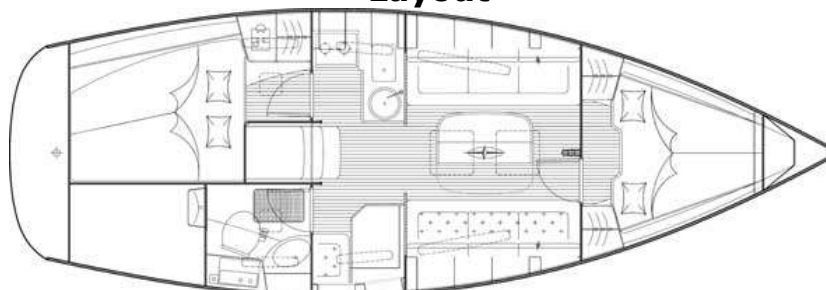

BAVARIA
APPROVED
BROKERAGE

www.clippermarine.co.uk

Tel: +44 (0)2380 605060

2006 Bavaria 30 Cruiser

Actual photo

Ref: 2115281

A fantastic example of this very popular Bavaria 30 Cruiser model , very well equipped including, Standard Deep Keel, Volvo D1-20 engine with Raymarine C70 Chartplotter, Raymarine Wheel Pilot, Teak Cockpit Seating, Pressured hot & cold water, WC with Shower and much more

£49,995

Lying: Southampton, UK

Contact: Clipper Marine Hamble

Email: brokerage@clippermarine.co.uk Fax: ++44(0)2380 605068

Layout

Dimensions

- LOA: 9.45m LWL:8.26m
- Beam: 3.29m Draft:1.85m
- Displacement: 4400kg
- Ballast: 1100kg

Deck Equipment

- Teak seats in cockpit
- Electric anchor windlass
- Anchor with chain
- 2 x Halyard winches
- 2 x Genoa winches
- Aft cockpit shower
- Pushpit/pulpit
- Stanchions and guardrails
- Side opening rails
- Midship cleats
- Bathing platform
- Boarding ladder

Safety Equipment

- Electric & Manual bilge pump

Interior Layout

- 6 berths in 2 cabins which includes twin berth in forward cabin, twin berth in aft cabins to port and two single berths in the saloon
- 1 x WC/shower with access from the saloon
- Forward facing chart table
- Saloon seating area with table
- L shaped galley