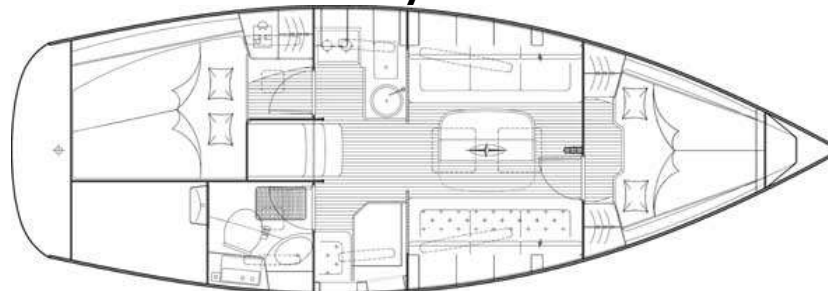

£49,995

Lying: Portsmouth, UK

Contact: Clipper Marine Hamble

Email: brokerage@clippermarine.co.uk Fax: ++44(0)2380 605068

Layout

Dimensions

- LOA: 9.45m
- Beam: 3.29m
- Displacement: 4400kg
- Ballast: 1100kg
- LWL: 8.26m
- Draft: 1.85m

Engine

- Volvo D1-20 (19hp) sail drive unit
- Engine hours TBA

Tanks

- 90 litres of diesel capacity
- 150 litres of water capacity

Keel

- Fin keel

Spars, Sails & Canvas

- Selden rig
- Furling head sail
- Slab reefed main
- Gas Rod Kicker
- Packmain sail system
- Elvstrom Genoa (2006)
- Elvstrom main sail (2006)
- Sprayhood Canvas work with stainless steel frame
- Full cockpit enclosure

Safety Equipment

- Electric & Manual bilge pump

Interior Layout

- 6 berths in 2 cabins which includes twin berth in forward cabin, twin berth in aft cabins to port and two single berths in the saloon
- 1 x WC/shower with access from the saloon
- Forward facing chart table
- Saloon seating area with table
- L shaped galley